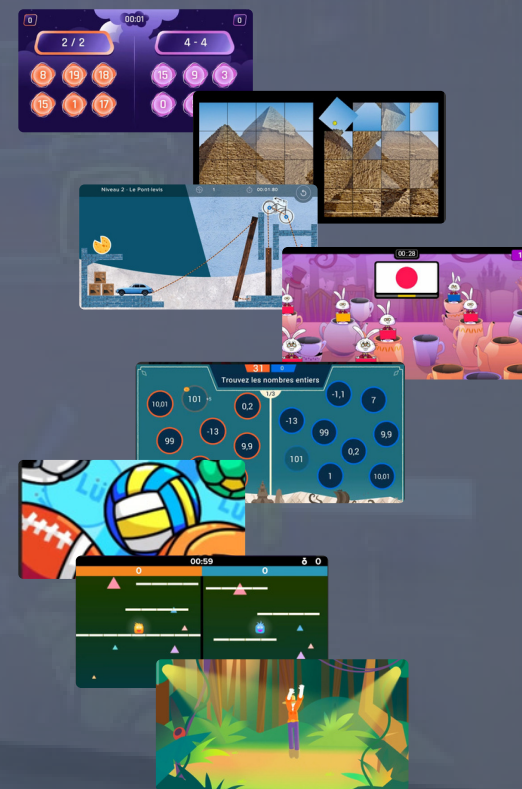

Try this!

- Choose between regular or custom targets. Custom targets will be set or the size and height of your choice.
- Set a game mode: time, score, or last person standing.
- If you're using regular targets, choose how they're arranged: in columns or scattered.
- Select a number of teams: 2, 3, 4, 5, or 6.

DID YOU LIKE THIS APP?
Try these!

36

Ces applications couvrent toutes les matières, des mathématiques aux disciplines STIAM, en passant par les arts, l'éducation physique, les langues, la géographie et plus encore.